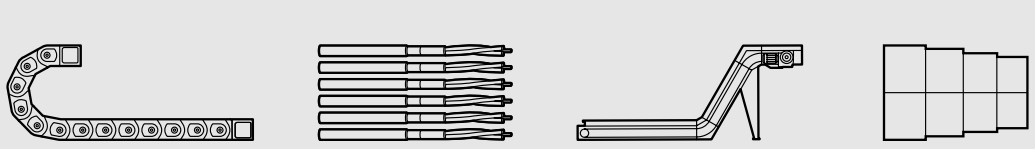

The complete product range under:
tsubaki-kabelschlepp.com